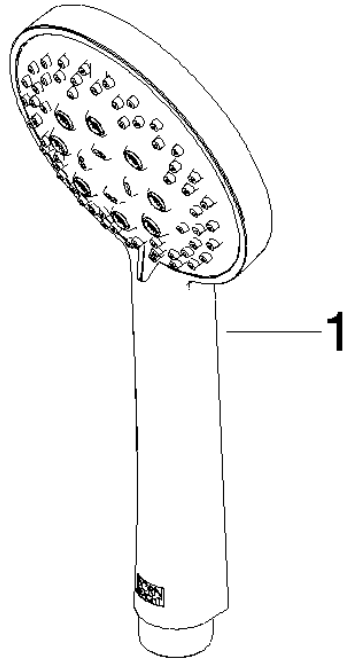

**Concealed single-lever mixer with integrated shower connection with shower set - Chrome**

TARA

ST 050 205 6660

Fits: TARA, META

- cover plate Ø 78 mm
  - metal shower hose 1750mm with integrated anti-twist protection
  - slide bar
  - Three or five settings: COMPACT RAIN, COMPACT SOFT FLOW, COMPACT AQUAPRESSURE FLOW, max. flow rate l/min (at 3 bar)
  - spray head Ø 100mm
- Intrinsic protection against back flow.**

ST 050 205 6660

**Concealed single-lever mixer with integrated shower connection with shower set - Chrome**

TARA

ST 050 205 6660  
mm [inches]

**Flow rate chart**

**Certificates**

LGA\_29984.

DVGW\_DW-  
6517DN0129.

WRAS\_2210003.

ST 050 205 6660

Spare parts list

No.	Item Number	Name	Quantity used	Delivery time
1	09 23 01 039 90	sieve	1	2

**Concealed single-lever mixer with integrated shower connection with shower set - Chrome**

TARA

ST 050 205 6660

Fits: TARA, META

- cover plate Ø 78 mm
- metal shower hose 1750mm with integrated anti-twist protection
- slide bar

**This article does not include a hand shower!**

**Intrinsic protection against back flow.**