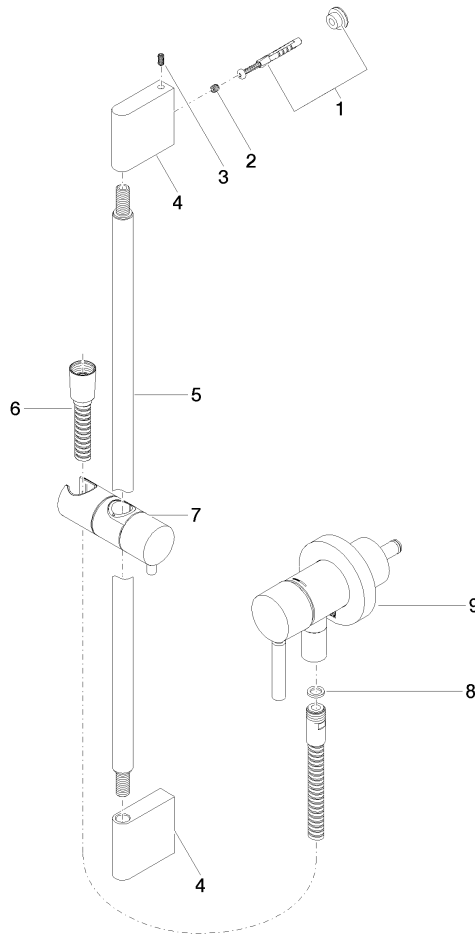

ST 050 205 6660

**Concealed single-lever mixer with integrated shower connection with shower set - Chrome**

TARA

ST 050 205 6660  
mm [inches]

**Flow rate chart**

**Certificates**

LGA\_29984.

DVGW\_DW-  
6517DN0129.

TARA

ST 050 205 6660

Fits: TARA, META

- cover plate Ø 78 mm
- metal shower hose 1750mm with integrated anti-twist protection
- slide bar

**This article does not include a hand shower!**

**Intrinsic protection against back flow.**

28 018 979-00  
0010

Concealed single-lever mixer with integrated shower connection with shower set - Chrome

---

TARA

ST 050 205 6660

Concealed single-lever mixer with integrated shower connection with shower set - Chrome

TARA

Certificates

Belgaqua\_21-025- WRAS\_2011027. LGA\_29569.  
27\_1.

ST 050 205 6660

**Spare parts list**

No.	Item Number	Name	Quantity used	Delivery time
1	05 17 20 726 02 90	fixing set	1	2
2	09 31 11 049 90	pin	2	2
3	04 31 11 113 00 90	pin	2	2
4	08 17 97 054-00	holder	2	10
5	90 28 22 597 00-00	holder	1	10
6	28 322 970-00	Metal shower hose 1/2" x 3/8" x 1750 mm - Chrome	1	2
7	12 580 970-00	Slide unit - Chrome	1	10
8	90 14 20 026 00 90	seal	1	2
9	36 045 660-00	Concealed single-lever mixer with cover plate with integrated shower connection - Chrome	1	10