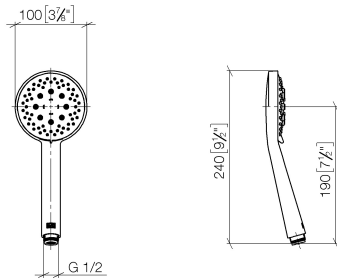

**Concealed single-lever mixer with integrated shower connection with shower set - Chrome**

TARA

ST 050 205 6660

Fits: TARA, META

- cover plate Ø 78 mm
  - metal shower hose 1750mm with integrated anti-twist protection
  - slide bar
  - Three or five settings: COMPACT RAIN, COMPACT SOFT FLOW, COMPACT AQUAPRESSURE FLOW, max. flow rate l/min (at 3 bar)
  - spray head Ø 100mm
- Intrinsic protection against back flow.**

---

TARA

ST 050 205 6660

**Concealed single-lever mixer with integrated shower connection with shower set - Chrome**

TARA

ST 050 205 6660

- Three or five settings: COMPACT RAIN, COMPACT SOFT FLOW, COMPACT AQUAPRESSURE FLOW, max. flow rate 15 l/min (at 3 bar)
- with anti-scale system
- spray head Ø 100mm
- 1/2" connection
- WRAS 1704043
- Function from: 7 l/min

Concealed single-lever mixer with integrated shower connection with shower set - Chrome

---

TARA

ST 050 205 6660

Concealed single-lever mixer with integrated shower connection with shower set - Chrome

---

TARA

ST 050 205 6660

**Concealed single-lever mixer with integrated shower connection with shower set - Chrome**

TARA

ST 050 205 6660  
mm [inches]

**Flow rate chart**

**Certificates**

LGA\_29984.

DVGW\_DW-  
6517DN0129.