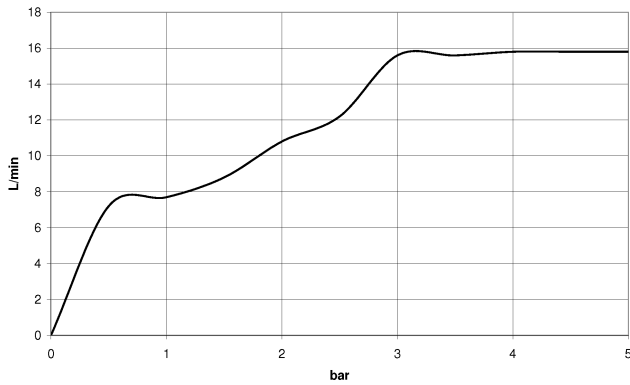

ST 050 205 6660

**Concealed single-lever mixer with integrated shower connection with shower set - Chrome**

TARA

ST 050 205 6660  
mm [inches]

**Flow rate chart**

**Certificates**

LGA\_29984.

DVGW\_DW-  
6517DN0129.