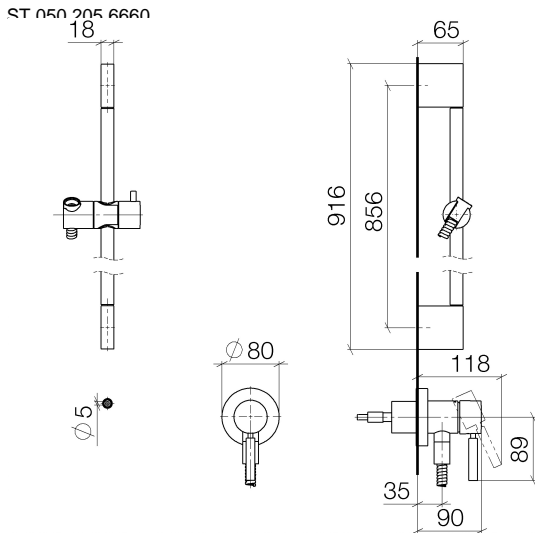

ST 050 205 6660

**Concealed single-lever mixer with integrated shower connection with shower set - Chrome**

TARA

ST 050 205 6660  
mm [inches]

**Flow rate chart**

**Certificates**

LGA\_29984.

DVGW\_DW-  
6517DN0129.

TARA

ST 050 205 6660

Fits: TARA, META

- cover plate Ø 78 mm
- metal shower hose 1750mm with integrated anti-twist protection
- slide bar

**This article does not include a hand shower!**

**Intrinsic protection against back flow.**

28 018 979-00  
0010

Concealed single-lever mixer with integrated shower connection with shower set - Chrome

---

TARA

ST 050 205 6660

Concealed single-lever mixer with integrated shower connection with shower set - Chrome

TARA

Certificates

Belgaqua\_21-025- WRAS\_2011027. LGA\_29569.  
27\_1.

ST 050 205 6660

**Spare parts list**

No.	Item Number	Name	Quantity used	Delivery time
1	05 17 20 726 02 90	fixing set	1	2
2	09 31 11 049 90	pin	2	2
3	04 31 11 113 00 90	pin	2	2
4	08 17 97 054-00	holder	2	10
5	90 28 22 597 00-00	holder	1	10
6	28 322 970-00	Metal shower hose 1/2" x 3/8" x 1750 mm - Chrome	1	2
7	12 580 970-00	Slide unit - Chrome	1	10
8	90 14 20 026 00 90	seal	1	2
9	36 045 660-00	Concealed single-lever mixer with cover plate with integrated shower connection - Chrome	1	10